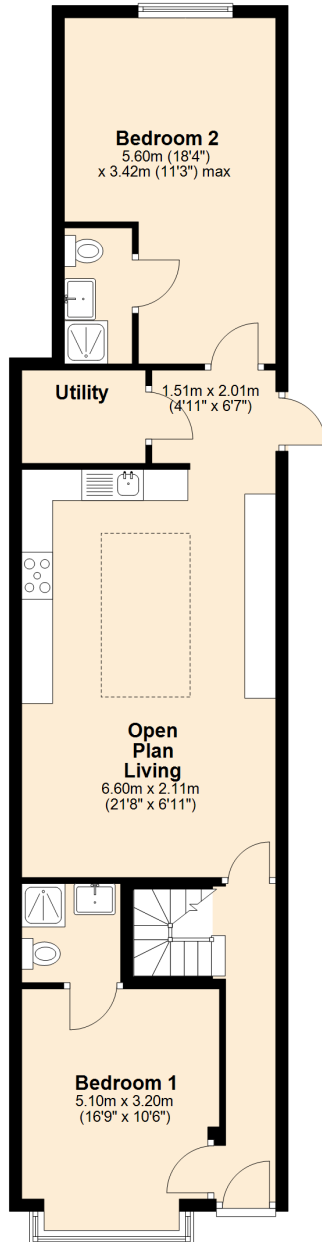

Total area: approx. 138.0 sq. metres (1485.9 sq. feet)

Ground Floor

Approx. 58.9 sq. metres (633.8 sq. feet)

First Floor

Approx. 39.6 sq. metres (426.1 sq. feet)

Second Floor

Approx. 39.6 sq. metres (426.1 sq. feet)

Total area: approx. 138.0 sq. metres (1485.9 sq. feet)

101 Teignmouth Road