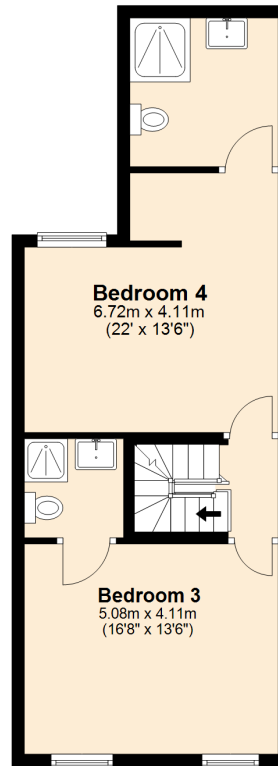

Total area: approx. 138.0 sq. metres (1485.9 sq. feet)

Ground Floor

Approx. 58.9 sq. metres (633.8 sq. feet)

First Floor

Approx. 39.6 sq. metres (426.1 sq. feet)

Second Floor

Approx. 39.6 sq. metres (426.1 sq. feet)

Total area: approx. 138.0 sq. metres (1485.9 sq. feet)

101 Teignmouth Road