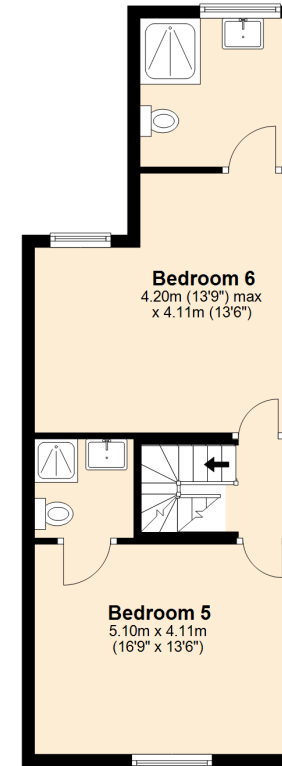

Total area: approx. 138.0 sq. metres (1485.9 sq. feet)

Ground Floor

Approx. 58.9 sq. metres (633.8 sq. feet)

First Floor

Approx. 39.6 sq. metres (426.1 sq. feet)

Second Floor

Approx. 39.6 sq. metres (426.1 sq. feet)

Total area: approx. 138.0 sq. metres (1485.9 sq. feet)

101 Teignmouth Road