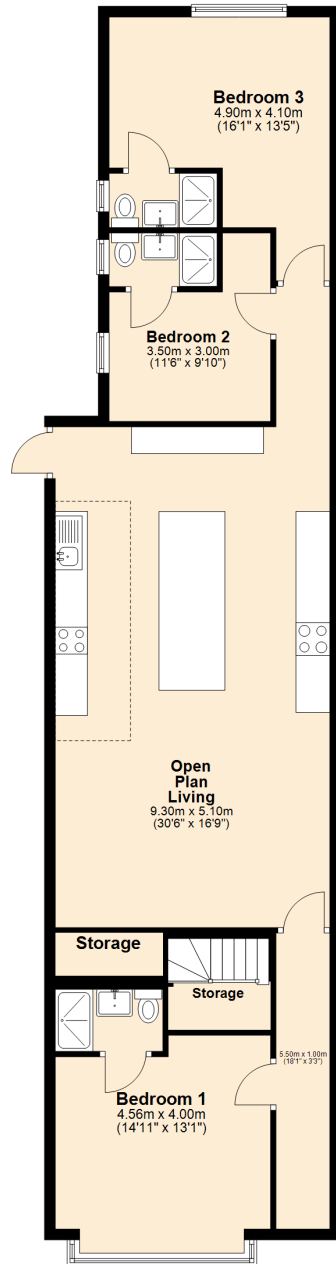

Total area: approx. 133.3 sq. metres (1434.6 sq. feet)

### Ground Floor

Approx. 30.5 sq. metres (328.1 sq. feet)

### First Floor

Approx. 51.3 sq. metres (552.5 sq. feet)

### Second Floor

Approx. 51.3 sq. metres (552.5 sq. feet)

Total area: approx. 133.1 sq. metres (1433.2 sq. feet)  
12 Bournbrook Road