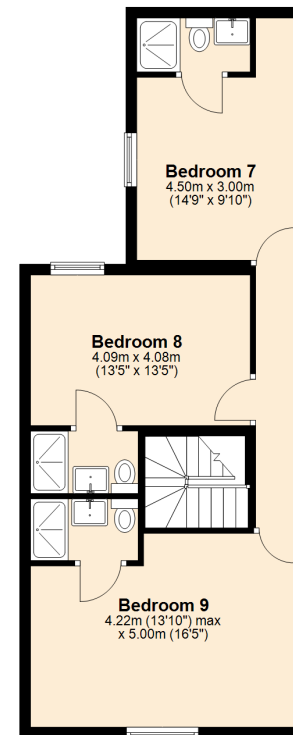

Total area: approx. 133.3 sq. metres (1434.6 sq. feet)

### Ground Floor

Approx. 30.5 sq. metres (328.1 sq. feet)

### First Floor

Approx. 51.3 sq. metres (552.5 sq. feet)

### Second Floor

Approx. 51.3 sq. metres (552.5 sq. feet)

Total area: approx. 133.1 sq. metres (1433.2 sq. feet)  
12 Bournbrook Road