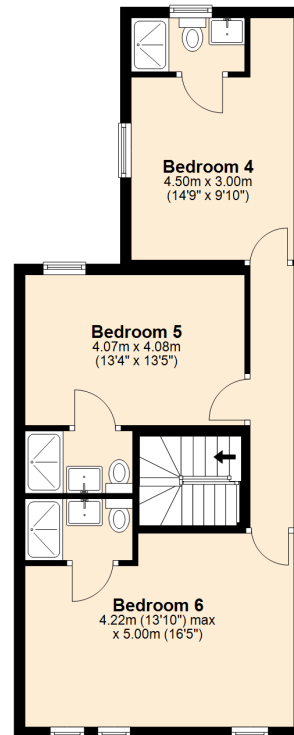

Total area: approx. 133.3 sq. metres (1434.6 sq. feet)

### Ground Floor

Approx. 30.5 sq. metres (328.1 sq. feet)

### First Floor

Approx. 51.3 sq. metres (552.5 sq. feet)

### Second Floor

Approx. 51.3 sq. metres (552.5 sq. feet)

Total area: approx. 133.1 sq. metres (1433.2 sq. feet)  
12 Bournbrook Road