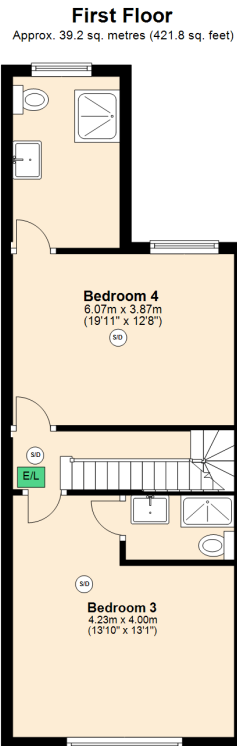

**Ground Floor**  
Approx. 78.3 sq. metres (821.7 sq. feet)

**First Floor**  
Approx. 39.2 sq. metres (421.8 sq. feet)

**Second Floor**  
Approx. 33.4 sq. metres (359.5 sq. feet)

Total area: approx. 148.9 sq. metres (1603.0 sq. feet)

Total area: approx. 148.9 sq. metres (1603.0 sq. feet)  
134 Hubert Road, Birmingham