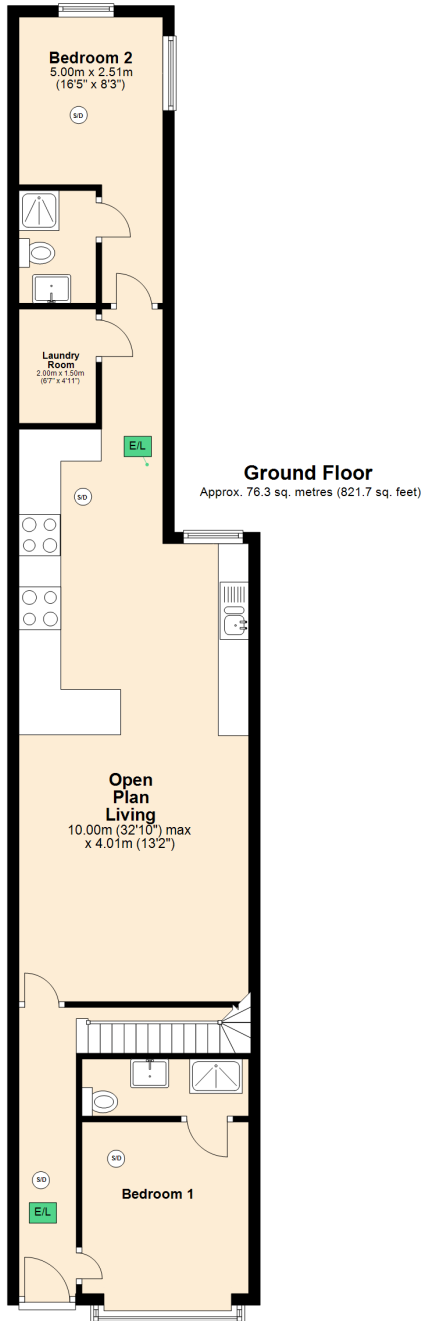

**Ground Floor**  
Approx. 78.3 sq. metres (821.7 sq. feet)

**First Floor**  
Approx. 39.2 sq. metres (421.8 sq. feet)

**Second Floor**  
Approx. 33.4 sq. metres (359.5 sq. feet)

Total area: approx. 148.9 sq. metres (1603.0 sq. feet)

Total area: approx. 148.9 sq. metres (1603.0 sq. feet)  
134 Hubert Road, Birmingham