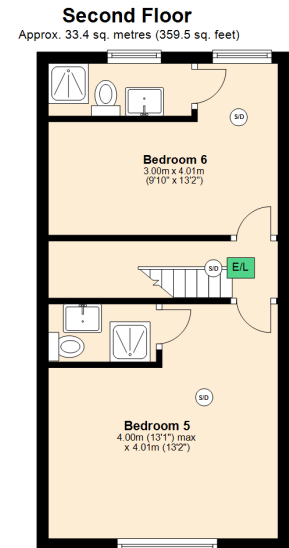

**Ground Floor**  
Approx. 78.3 sq. metres (821.7 sq. feet)

**First Floor**  
Approx. 39.2 sq. metres (421.8 sq. feet)

**Second Floor**  
Approx. 33.4 sq. metres (359.5 sq. feet)

Total area: approx. 148.9 sq. metres (1603.0 sq. feet)

Total area: approx. 148.9 sq. metres (1603.0 sq. feet)  
134 Hubert Road, Birmingham