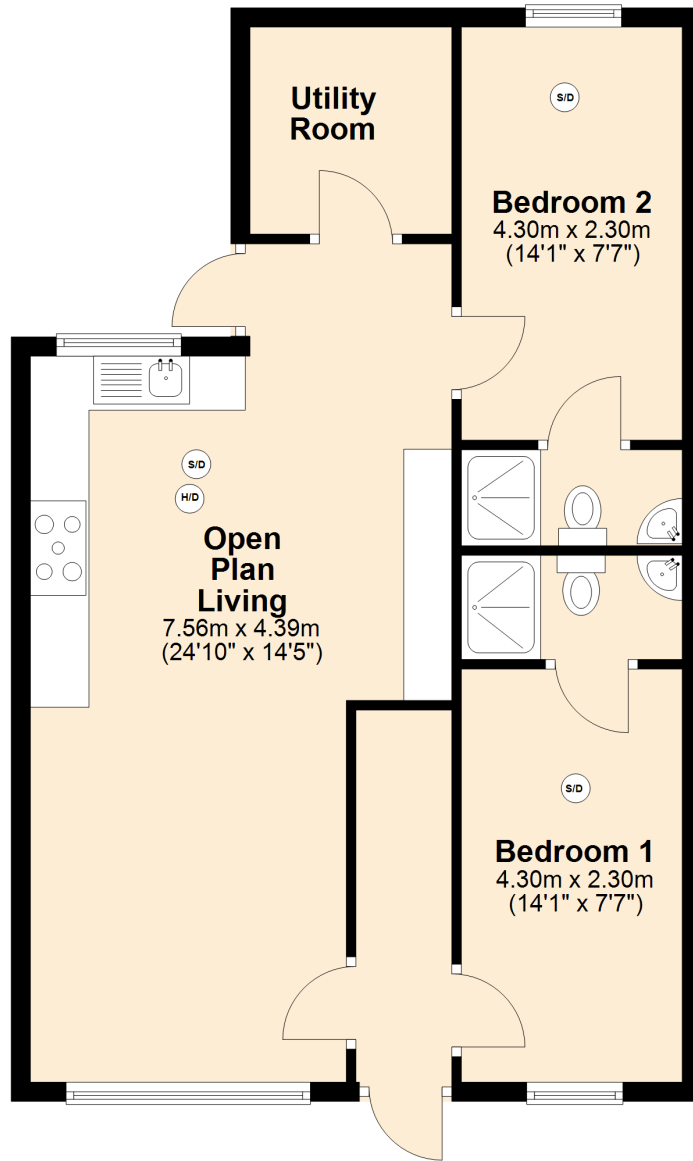

Ground Floor

Approx. 67.1 sq. metres (722.5 sq. feet)

First Floor

Approx. 68.0 sq. metres (732.0 sq. feet)

Total area: approx. 135.1 sq. metres (1454.5 sq. feet)

Ground Floor

Approx. 67.1 sq. metres (722.5 sq. feet)

First Floor

Approx. 68.0 sq. metres (732.0 sq. feet)

Total area: approx. 135.1 sq. metres (1454.5 sq. feet)

136 Heeley Road