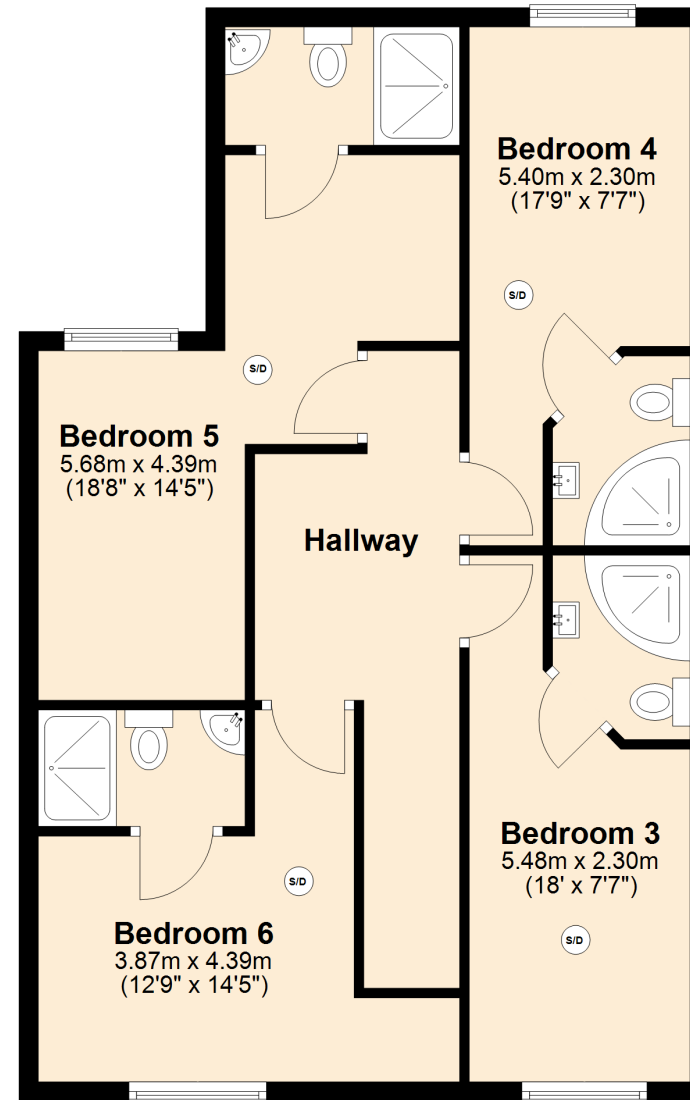

Ground Floor

Approx. 67.1 sq. metres (722.5 sq. feet)

First Floor

Approx. 68.0 sq. metres (732.0 sq. feet)

Total area: approx. 135.1 sq. metres (1454.5 sq. feet)

Ground Floor

Approx. 67.1 sq. metres (722.5 sq. feet)

First Floor

Approx. 68.0 sq. metres (732.0 sq. feet)

Total area: approx. 135.1 sq. metres (1454.5 sq. feet)

136 Heeley Road