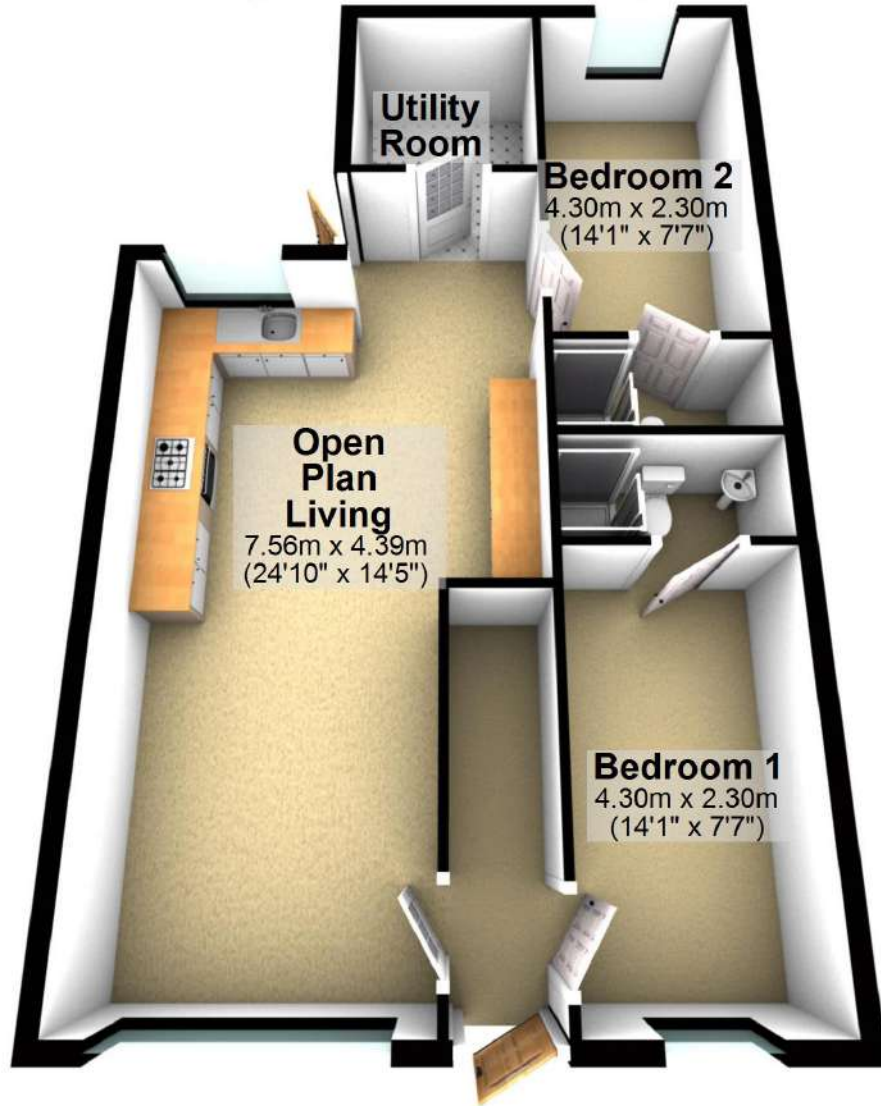

Ground Floor

Approx. 67.1 sq. metres (722.5 sq. feet)

First Floor

Approx. 68.0 sq. metres (732.0 sq. feet)

Total area: approx. 135.1 sq. metres (1454.5 sq. feet)

Ground Floor

Approx. 67.1 sq. metres (722.5 sq. feet)

First Floor

Approx. 68.0 sq. metres (732.0 sq. feet)

Total area: approx. 135.1 sq. metres (1454.5 sq. feet)

136 Heeley Road