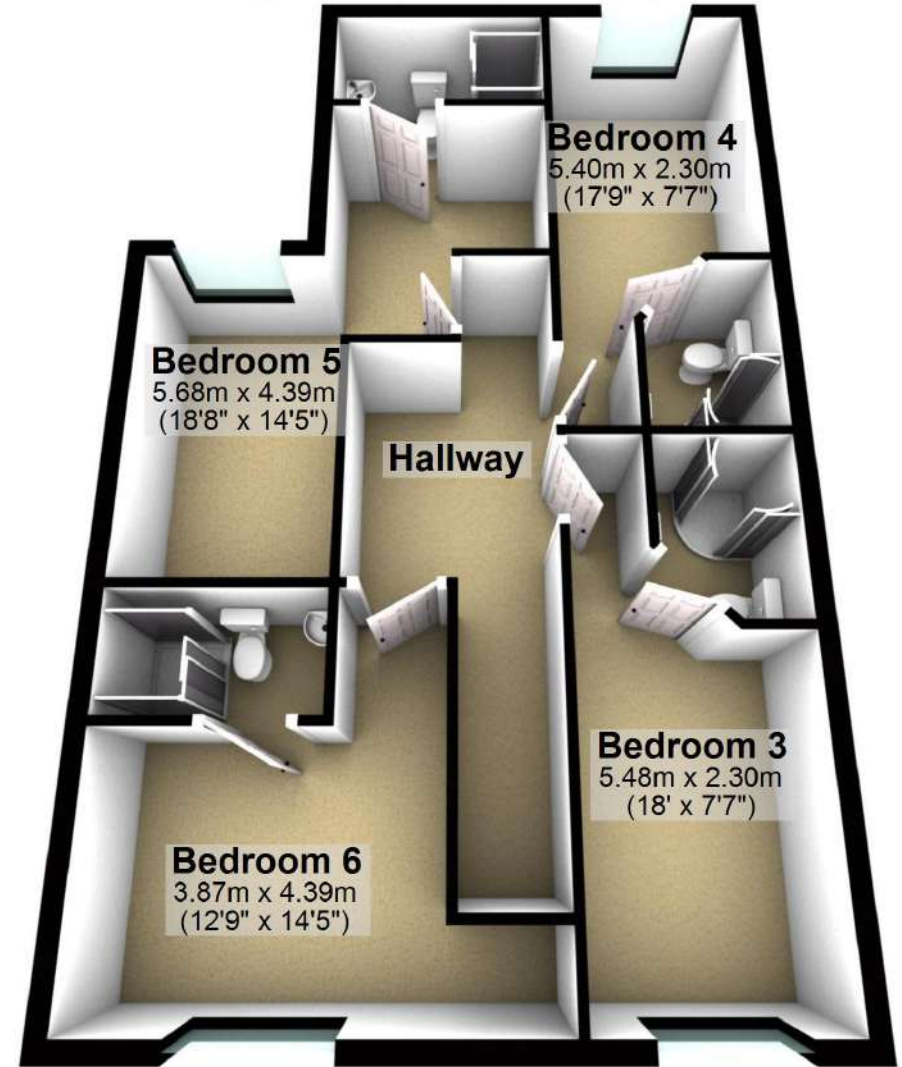

Ground Floor

Approx. 67.1 sq. metres (722.5 sq. feet)

First Floor

Approx. 68.0 sq. metres (732.0 sq. feet)

Total area: approx. 135.1 sq. metres (1454.5 sq. feet)

Ground Floor

Approx. 67.1 sq. metres (722.5 sq. feet)

First Floor

Approx. 68.0 sq. metres (732.0 sq. feet)

Total area: approx. 135.1 sq. metres (1454.5 sq. feet)

136 Heeley Road