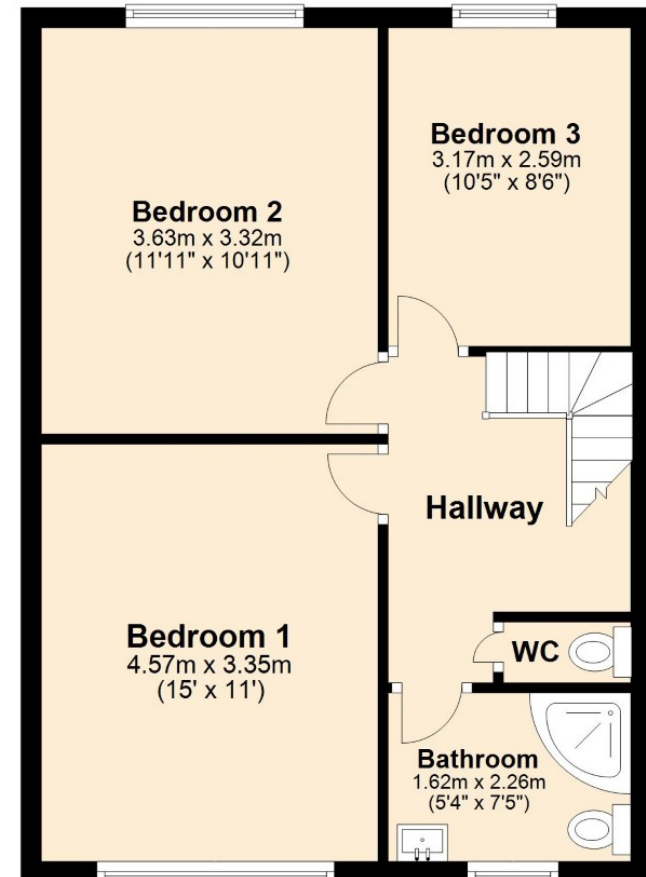

Ground Floor

Approx. 95.4 sq. metres (1026.6 sq. feet)

First Floor

Approx. 48.7 sq. metres (524.5 sq. feet)

Total area: approx. 144.1 sq. metres (1551.1 sq. feet)

13 Hiplands Road, Halesowen