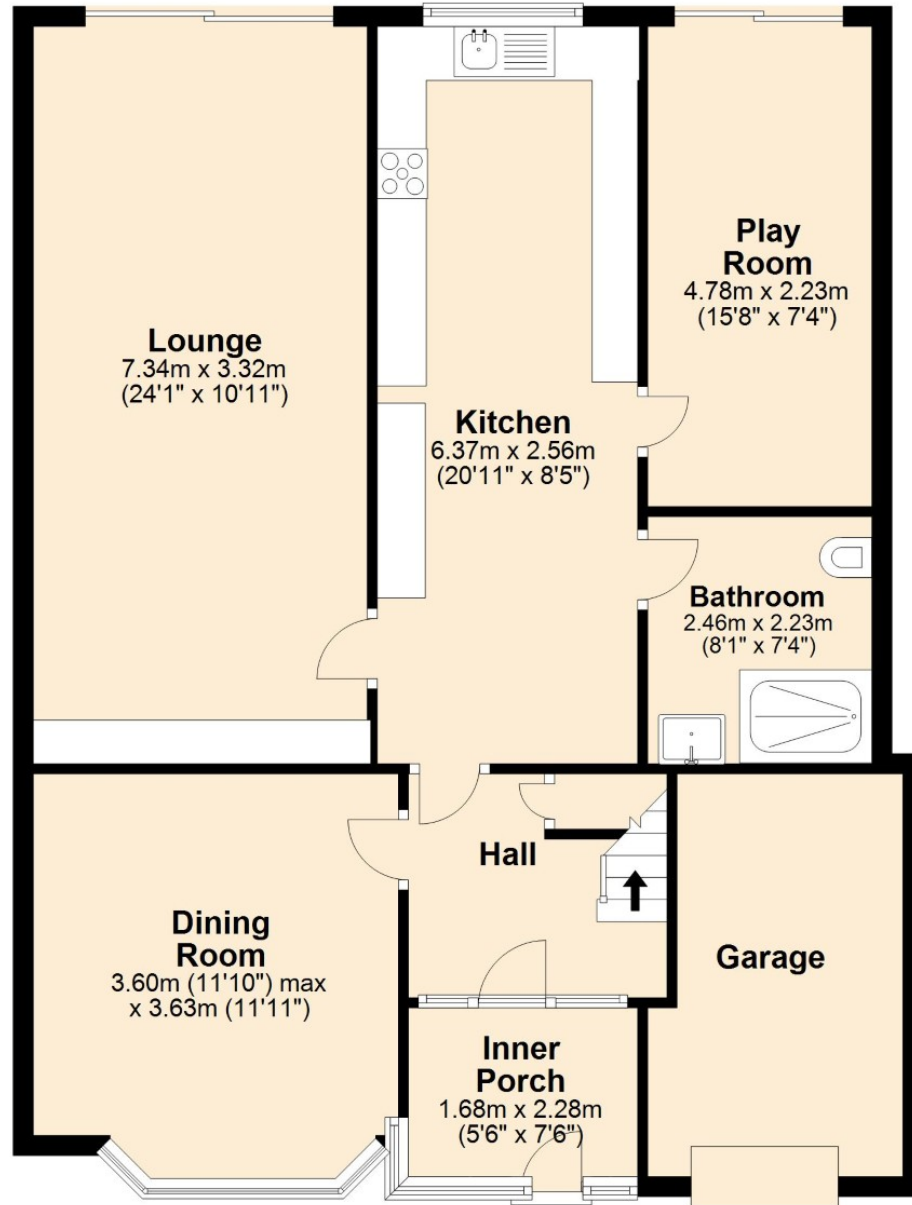

Ground Floor

Approx. 95.4 sq. metres (1026.6 sq. feet)

First Floor

Approx. 48.7 sq. metres (524.5 sq. feet)

Total area: approx. 144.1 sq. metres (1551.1 sq. feet)

13 Hiplands Road, Halesowen