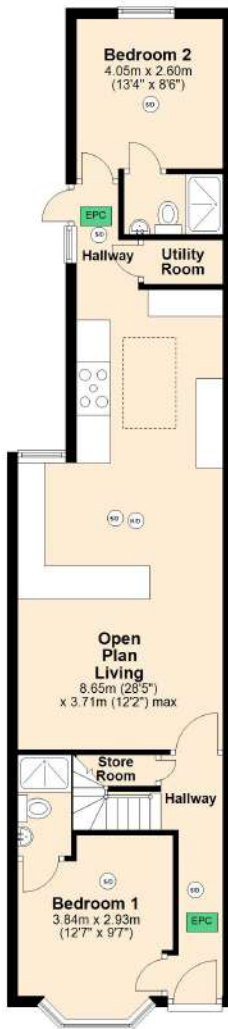

Total area: approx. 119.8 sq. metres (1290.0 sq. feet)

Ground Floor

Approx. 60.4 sq. metres (650.6 sq. feet)

First Floor

Approx. 29.3 sq. metres (315.8 sq. feet)

Second Floor

Approx. 30.1 sq. metres (323.6 sq. feet)

Total area: approx. 119.8 sq. metres (1290.0 sq. feet)
14 Dawlish Road, Birmingham