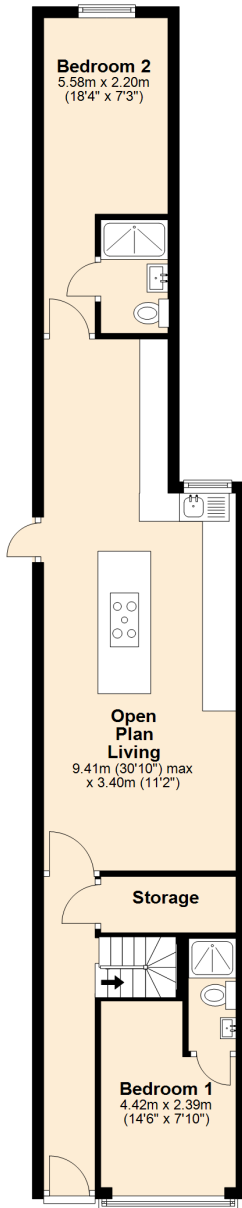

Total area: approx. 129.9 sq. metres (1398.0 sq. feet)

Ground Floor

Approx. 58.0 sq. metres (623.9 sq. feet)

First Floor

Approx. 37.1 sq. metres (398.9 sq. feet)

Second Floor

Approx. 34.9 sq. metres (375.2 sq. feet)

Total area: approx. 129.9 sq. metres (1398.0 sq. feet)

159 Dawlish Road, Selly Oak