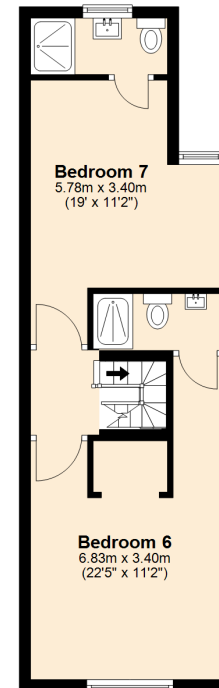

Total area: approx. 129.9 sq. metres (1398.0 sq. feet)

Ground Floor

Approx. 58.0 sq. metres (623.9 sq. feet)

First Floor

Approx. 37.1 sq. metres (398.9 sq. feet)

Second Floor

Approx. 34.9 sq. metres (375.2 sq. feet)

Total area: approx. 129.9 sq. metres (1398.0 sq. feet)

159 Dawlish Road, Selly Oak