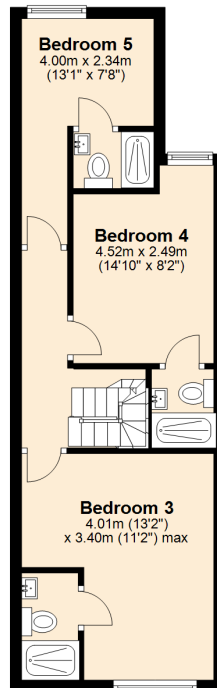

Total area: approx. 129.9 sq. metres (1398.0 sq. feet)

Ground Floor

Approx. 58.0 sq. metres (623.9 sq. feet)

First Floor

Approx. 37.1 sq. metres (398.9 sq. feet)

Second Floor

Approx. 34.9 sq. metres (375.2 sq. feet)

Total area: approx. 129.9 sq. metres (1398.0 sq. feet)

159 Dawlish Road, Selly Oak