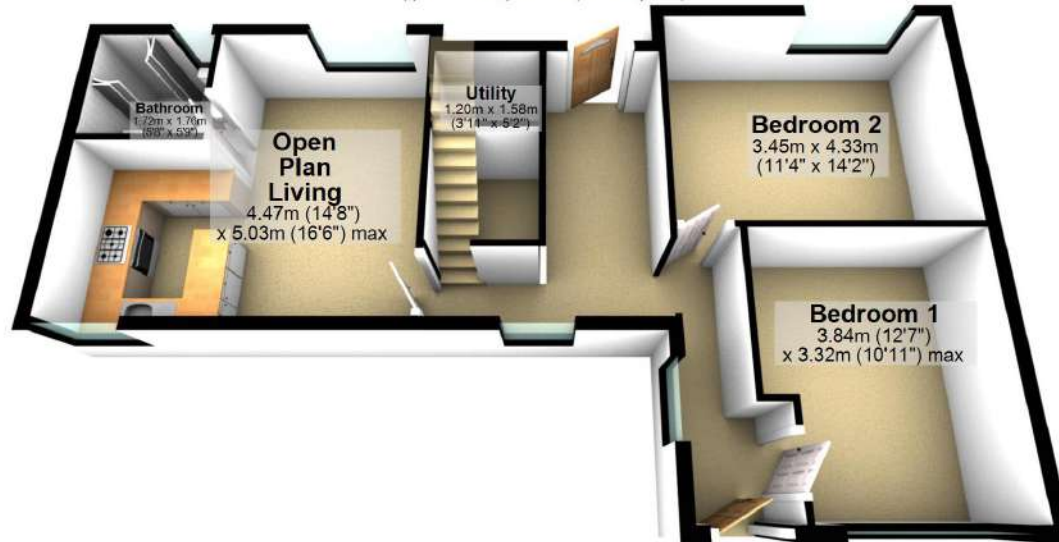

Ground Floor

Approx. 69.6 sq. metres (749.0 sq. feet)

First Floor

Approx. 65.1 sq. metres (701.3 sq. feet)

Total area: approx. 134.7 sq. metres (1450.3 sq. feet)

Ground Floor

Approx. 69.6 sq. metres (749.0 sq. feet)

First Floor

Approx. 65.1 sq. metres (701.3 sq. feet)

Total area: approx. 134.7 sq. metres (1450.3 sq. feet)

15 Hazelwell Street, Storchley