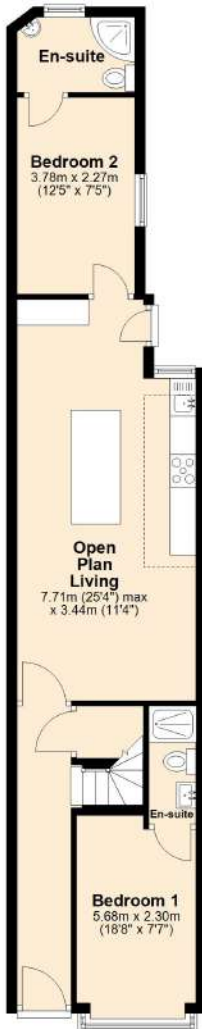

**Ground Floor**  
Approx. 55.9 sq. metres (601.7 sq. feet)

**First Floor**  
Approx. 31.3 sq. metres (336.6 sq. feet)

**Second Floor**  
Approx. 31.3 sq. metres (336.9 sq. feet)

Total area: approx. 118.5 sq. metres (1275.2 sq. feet)

**Ground Floor**  
 Approx. 55.9 sq. metres (601.7 sq. feet)

**First Floor**  
 Approx. 31.3 sq. metres (336.6 sq. feet)

**Second Floor**  
 Approx. 31.3 sq. metres (336.9 sq. feet)

Total area: approx. 118.5 sq. metres (1275.2 sq. feet)  
 229 Hubert Road, Selly Oak