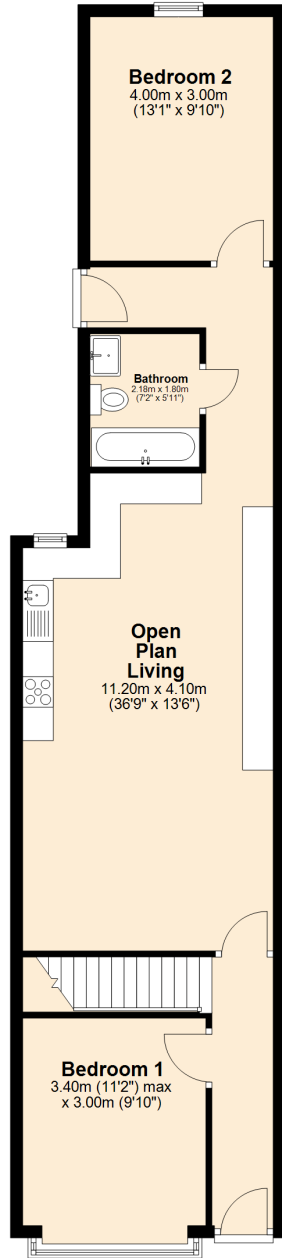

**Ground Floor**  
Approx. 72.0 sq. metres (774.9 sq. feet)

**First Floor**  
Approx. 33.7 sq. metres (362.3 sq. feet)

**Second Floor**  
Approx. 24.7 sq. metres (265.6 sq. feet)

Total area: approx. 130.3 sq. metres (1402.9 sq. feet)

**Ground Floor**  
Approx. 72.0 sq. metres (774.9 sq. feet)

**First Floor**  
Approx. 33.7 sq. metres (362.3 sq. feet)

**Second Floor**  
Approx. 24.7 sq. metres (265.6 sq. feet)

Total area: approx. 130.3 sq. metres (1402.9 sq. feet)  
**36 Harrow Road**