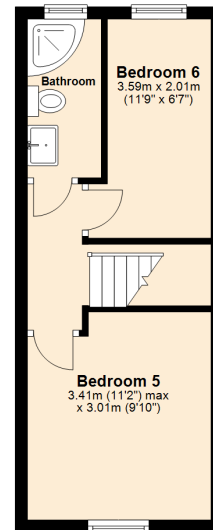

**Ground Floor**  
Approx. 72.0 sq. metres (774.9 sq. feet)

**First Floor**  
Approx. 33.7 sq. metres (362.3 sq. feet)

**Second Floor**  
Approx. 24.7 sq. metres (265.6 sq. feet)

Total area: approx. 130.3 sq. metres (1402.9 sq. feet)

**Ground Floor**  
Approx. 72.0 sq. metres (774.9 sq. feet)

**First Floor**  
Approx. 33.7 sq. metres (362.3 sq. feet)

**Second Floor**  
Approx. 24.7 sq. metres (265.6 sq. feet)

Total area: approx. 130.3 sq. metres (1402.9 sq. feet)  
**36 Harrow Road**