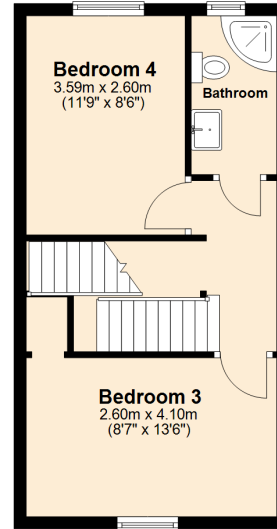

**Ground Floor**  
Approx. 72.0 sq. metres (774.9 sq. feet)

**First Floor**  
Approx. 33.7 sq. metres (362.3 sq. feet)

**Second Floor**  
Approx. 24.7 sq. metres (265.6 sq. feet)

Total area: approx. 130.3 sq. metres (1402.9 sq. feet)

**Ground Floor**  
Approx. 72.0 sq. metres (774.9 sq. feet)

**First Floor**  
Approx. 33.7 sq. metres (362.3 sq. feet)

**Second Floor**  
Approx. 24.7 sq. metres (265.6 sq. feet)

Total area: approx. 130.3 sq. metres (1402.9 sq. feet)  
**36 Harrow Road**