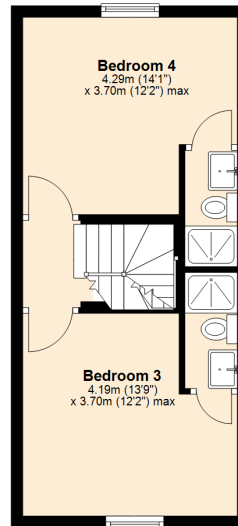

Total area: approx. 125.8 sq. metres (1353.7 sq. feet)

Ground Floor

Approx. 68.3 sq. metres (734.7 sq. feet)

First Floor

Approx. 28.8 sq. metres (309.5 sq. feet)

Second Floor

Approx. 28.8 sq. metres (309.5 sq. feet)

Total area: approx. 125.8 sq. metres (1353.7 sq. feet)

42 Exeter Road