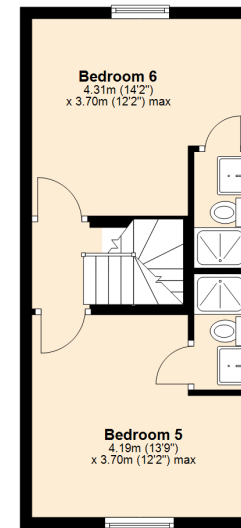

Total area: approx. 125.8 sq. metres (1353.7 sq. feet)

Ground Floor

Approx. 68.3 sq. metres (734.7 sq. feet)

First Floor

Approx. 28.8 sq. metres (309.5 sq. feet)

Second Floor

Approx. 28.8 sq. metres (309.5 sq. feet)

Total area: approx. 125.8 sq. metres (1353.7 sq. feet)

42 Exeter Road