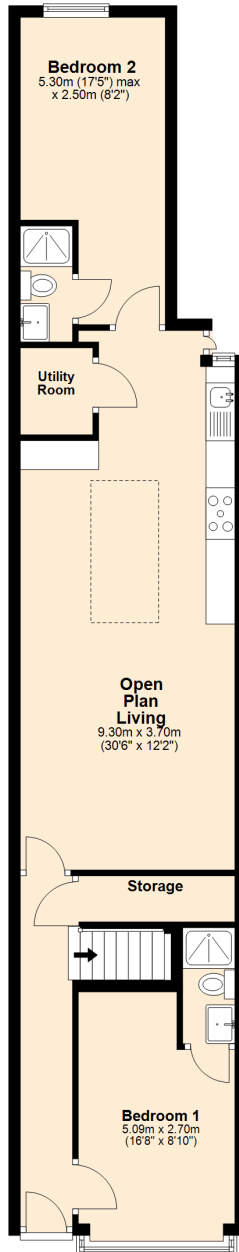

Total area: approx. 125.8 sq. metres (1353.7 sq. feet)

Ground Floor

Approx. 68.3 sq. metres (734.7 sq. feet)

First Floor

Approx. 28.8 sq. metres (309.5 sq. feet)

Second Floor

Approx. 28.8 sq. metres (309.5 sq. feet)

Total area: approx. 125.8 sq. metres (1353.7 sq. feet)

42 Exeter Road