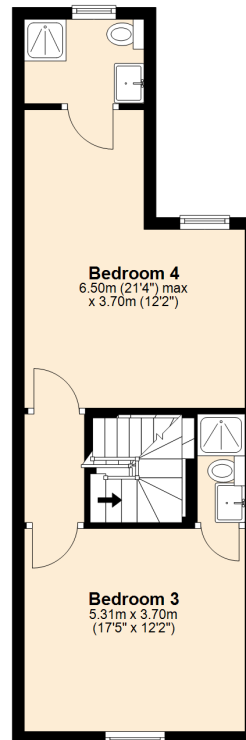

Total area: approx. 137.1 sq. metres (1476.0 sq. feet)

Ground Floor

Approx. 68.4 sq. metres (735.8 sq. feet)

First Floor

Approx. 34.4 sq. metres (370.1 sq. feet)

Second Floor

Approx. 34.4 sq. metres (370.1 sq. feet)

Total area: approx. 137.1 sq. metres (1476.0 sq. feet)

51 Teignmouth Road