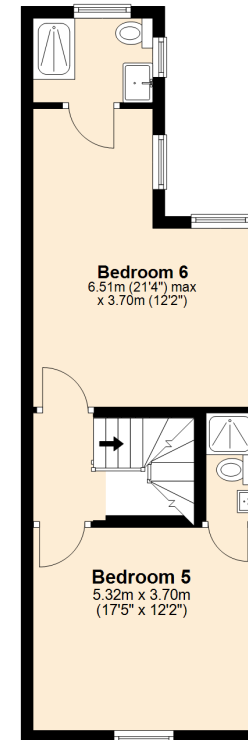

Total area: approx. 137.1 sq. metres (1476.0 sq. feet)

Ground Floor

Approx. 68.4 sq. metres (735.8 sq. feet)

First Floor

Approx. 34.4 sq. metres (370.1 sq. feet)

Second Floor

Approx. 34.4 sq. metres (370.1 sq. feet)

Total area: approx. 137.1 sq. metres (1476.0 sq. feet)

51 Teignmouth Road