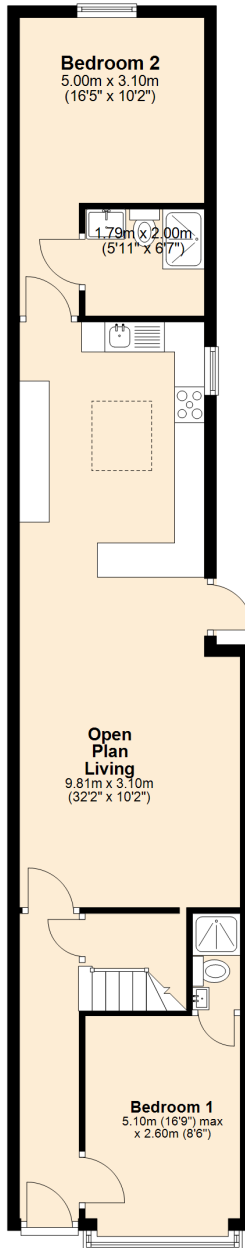

Total area: approx. 137.1 sq. metres (1476.0 sq. feet)

Ground Floor

Approx. 68.4 sq. metres (735.8 sq. feet)

First Floor

Approx. 34.4 sq. metres (370.1 sq. feet)

Second Floor

Approx. 34.4 sq. metres (370.1 sq. feet)

Total area: approx. 137.1 sq. metres (1476.0 sq. feet)

51 Teignmouth Road