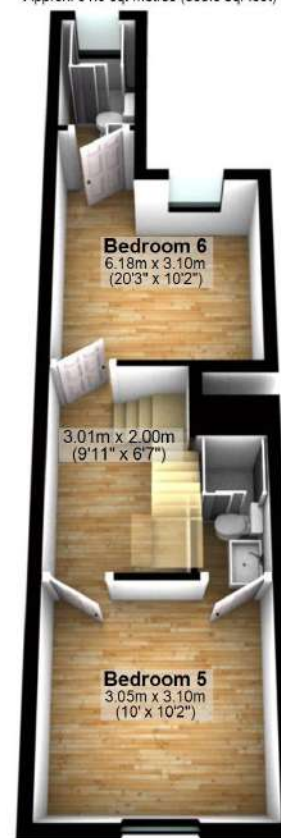

Ground Floor

Approx. 54.3 sq. metres (584.4 sq. feet)

First Floor

Approx. 31.0 sq. metres (333.8 sq. feet)

Second Floor

Approx. 31.0 sq. metres (333.8 sq. feet)

Total area: approx. 116.3 sq. metres (1252.1 sq. feet)

Ground Floor

Approx. 54.3 sq. metres (584.4 sq. feet)

First Floor

Approx. 31.0 sq. metres (333.8 sq. feet)

Second Floor

Approx. 31.0 sq. metres (333.8 sq. feet)

Total area: approx. 116.3 sq. metres (1252.1 sq. feet)
54 North Road