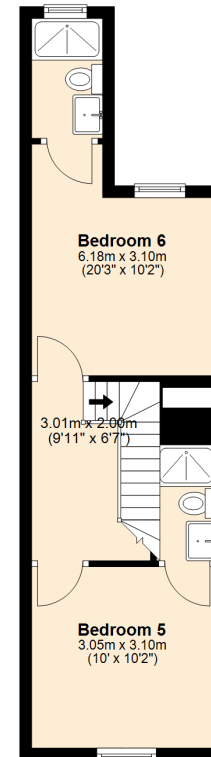

Ground Floor

Approx. 54.3 sq. metres (584.4 sq. feet)

First Floor

Approx. 31.0 sq. metres (333.8 sq. feet)

Second Floor

Approx. 31.0 sq. metres (333.8 sq. feet)

Total area: approx. 116.3 sq. metres (1252.1 sq. feet)

Ground Floor

Approx. 54.3 sq. metres (584.4 sq. feet)

First Floor

Approx. 31.0 sq. metres (333.8 sq. feet)

Second Floor

Approx. 31.0 sq. metres (333.8 sq. feet)

Total area: approx. 116.3 sq. metres (1252.1 sq. feet)
54 North Road