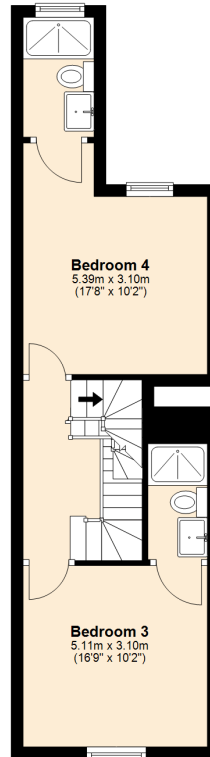

Ground Floor

Approx. 54.3 sq. metres (584.4 sq. feet)

First Floor

Approx. 31.0 sq. metres (333.8 sq. feet)

Second Floor

Approx. 31.0 sq. metres (333.8 sq. feet)

Total area: approx. 116.3 sq. metres (1252.1 sq. feet)

Ground Floor

Approx. 54.3 sq. metres (584.4 sq. feet)

First Floor

Approx. 31.0 sq. metres (333.8 sq. feet)

Second Floor

Approx. 31.0 sq. metres (333.8 sq. feet)

Total area: approx. 116.3 sq. metres (1252.1 sq. feet)
54 North Road