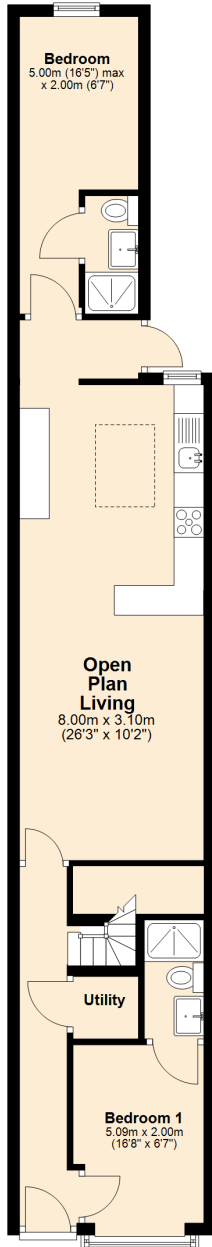

Ground Floor

Approx. 54.3 sq. metres (584.4 sq. feet)

First Floor

Approx. 31.0 sq. metres (333.8 sq. feet)

Second Floor

Approx. 31.0 sq. metres (333.8 sq. feet)

Total area: approx. 116.3 sq. metres (1252.1 sq. feet)

Ground Floor

Approx. 54.3 sq. metres (584.4 sq. feet)

First Floor

Approx. 31.0 sq. metres (333.8 sq. feet)

Second Floor

Approx. 31.0 sq. metres (333.8 sq. feet)

Total area: approx. 116.3 sq. metres (1252.1 sq. feet)
54 North Road