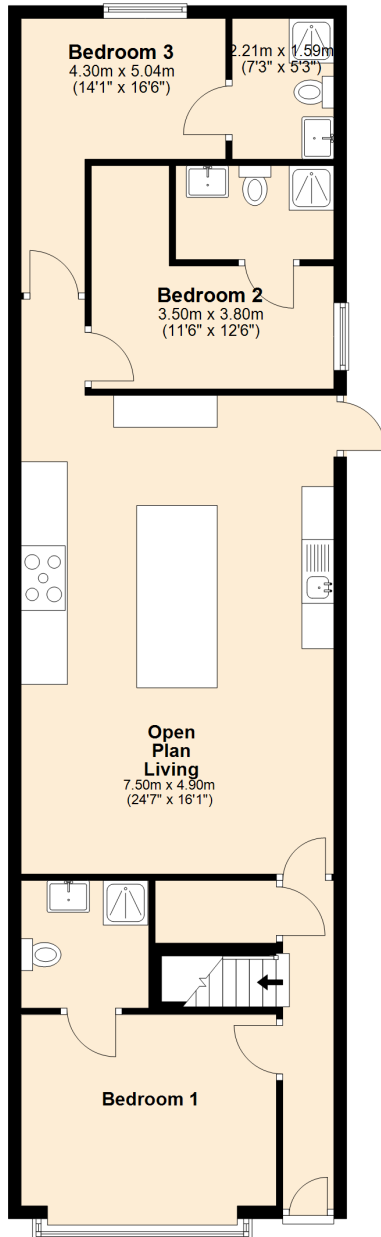

Total area: approx. 159.1 sq. metres (1712.5 sq. feet)

Ground Floor

Approx. 89.2 sq. metres (960.0 sq. feet)

First Floor

Approx. 35.0 sq. metres (376.3 sq. feet)

Second Floor

Approx. 35.0 sq. metres (376.3 sq. feet)

Total area: approx. 159.1 sq. metres (1712.5 sq. feet)

56 Oaktree Lane