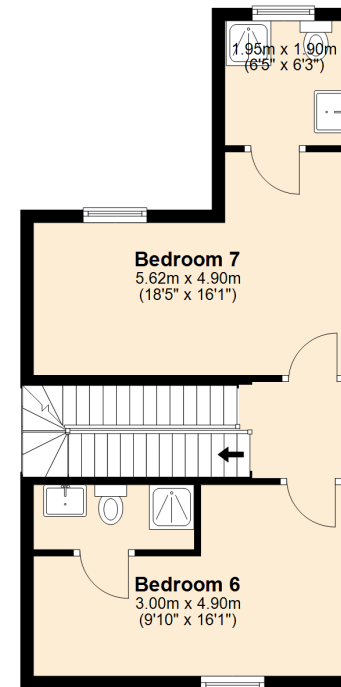

Total area: approx. 159.1 sq. metres (1712.5 sq. feet)

Ground Floor

Approx. 89.2 sq. metres (960.0 sq. feet)

First Floor

Approx. 35.0 sq. metres (376.3 sq. feet)

Second Floor

Approx. 35.0 sq. metres (376.3 sq. feet)

Total area: approx. 159.1 sq. metres (1712.5 sq. feet)

56 Oaktree Lane