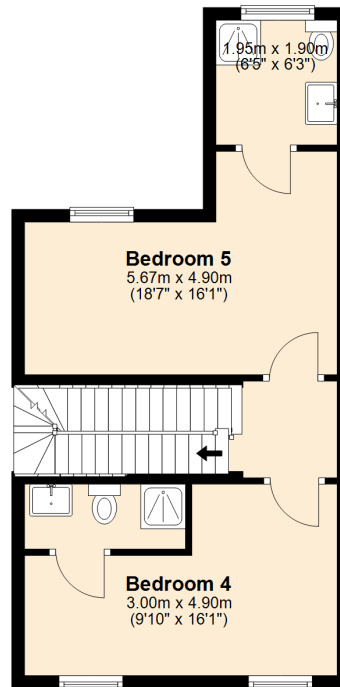

Total area: approx. 159.1 sq. metres (1712.5 sq. feet)

Ground Floor

Approx. 89.2 sq. metres (960.0 sq. feet)

First Floor

Approx. 35.0 sq. metres (376.3 sq. feet)

Second Floor

Approx. 35.0 sq. metres (376.3 sq. feet)

Total area: approx. 159.1 sq. metres (1712.5 sq. feet)

56 Oaktree Lane