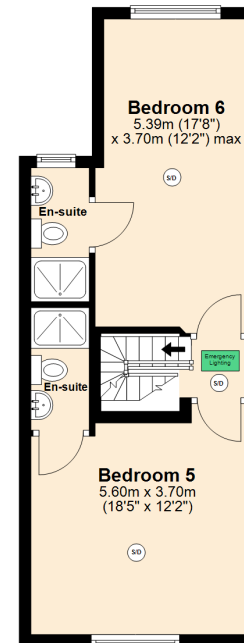

Ground Floor

Approx. 64.4 sq. metres (692.8 sq. feet)

First Floor

Approx. 32.9 sq. metres (353.8 sq. feet)

Second Floor

Approx. 33.5 sq. metres (360.1 sq. feet)

Total area: approx. 130.7 sq. metres (1406.7 sq. feet)

Ground Floor

Approx. 64.4 sq. metres (692.8 sq. feet)

First Floor

Approx. 32.9 sq. metres (353.8 sq. feet)

Second Floor

Approx. 33.5 sq. metres (360.1 sq. feet)

Total area: approx. 130.7 sq. metres (1406.7 sq. feet)
58 Teignmouth Road, Selly Oak