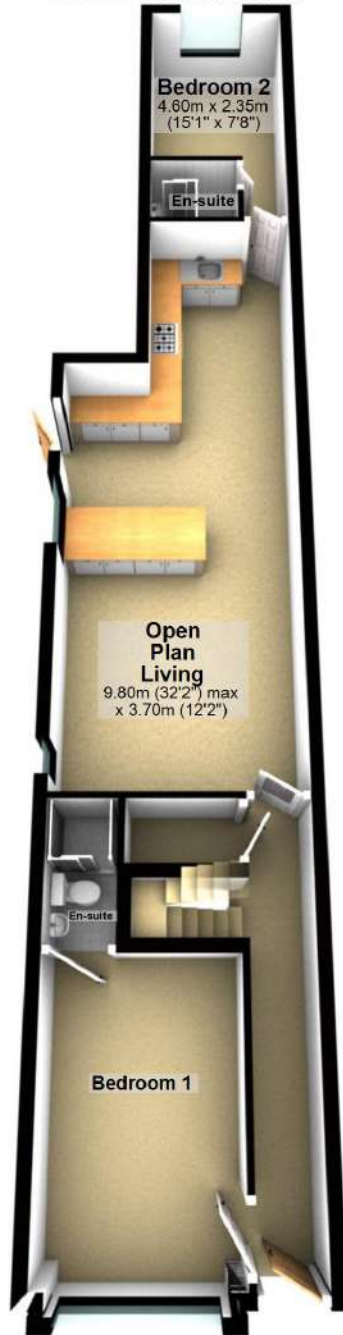

Ground Floor

Approx. 64.4 sq. metres (692.8 sq. feet)

First Floor

Approx. 32.9 sq. metres (353.8 sq. feet)

Second Floor

Approx. 33.5 sq. metres (360.1 sq. feet)

Total area: approx. 130.7 sq. metres (1406.7 sq. feet)

Ground Floor

Approx. 64.4 sq. metres (692.8 sq. feet)

First Floor

Approx. 32.9 sq. metres (353.8 sq. feet)

Second Floor

Approx. 33.5 sq. metres (360.1 sq. feet)

Total area: approx. 130.7 sq. metres (1406.7 sq. feet)
58 Teignmouth Road, Selly Oak