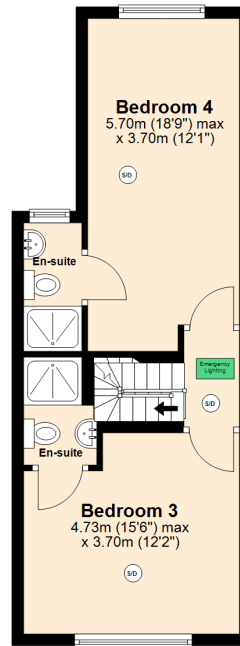

Ground Floor

Approx. 64.4 sq. metres (692.8 sq. feet)

First Floor

Approx. 32.9 sq. metres (353.8 sq. feet)

Second Floor

Approx. 33.5 sq. metres (360.1 sq. feet)

Total area: approx. 130.7 sq. metres (1406.7 sq. feet)

Ground Floor

Approx. 64.4 sq. metres (692.8 sq. feet)

First Floor

Approx. 32.9 sq. metres (353.8 sq. feet)

Second Floor

Approx. 33.5 sq. metres (360.1 sq. feet)

Total area: approx. 130.7 sq. metres (1406.7 sq. feet)
58 Teignmouth Road, Selly Oak