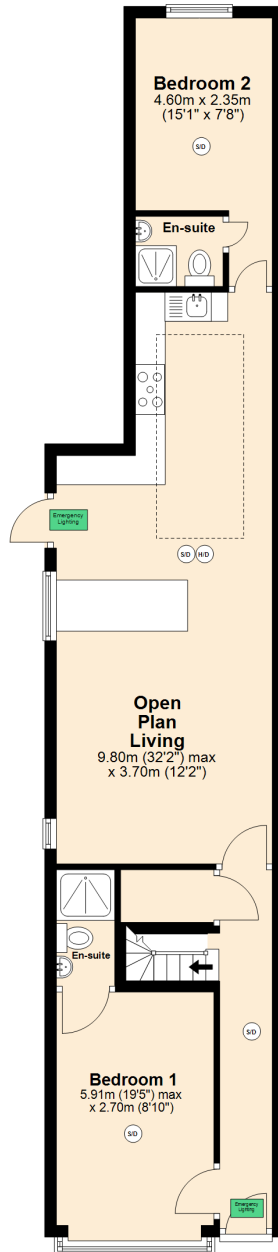

Ground Floor

Approx. 64.4 sq. metres (692.8 sq. feet)

First Floor

Approx. 32.9 sq. metres (353.8 sq. feet)

Second Floor

Approx. 33.5 sq. metres (360.1 sq. feet)

Total area: approx. 130.7 sq. metres (1406.7 sq. feet)

Ground Floor

Approx. 64.4 sq. metres (692.8 sq. feet)

First Floor

Approx. 32.9 sq. metres (353.8 sq. feet)

Second Floor

Approx. 33.5 sq. metres (360.1 sq. feet)

Total area: approx. 130.7 sq. metres (1406.7 sq. feet)
58 Teignmouth Road, Selly Oak