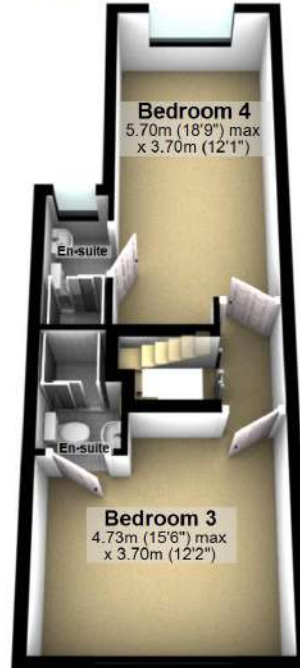

Ground Floor

Approx. 64.4 sq. metres (692.8 sq. feet)

First Floor

Approx. 32.9 sq. metres (353.8 sq. feet)

Second Floor

Approx. 33.5 sq. metres (360.1 sq. feet)

Total area: approx. 130.7 sq. metres (1406.7 sq. feet)

Ground Floor

Approx. 64.4 sq. metres (692.8 sq. feet)

First Floor

Approx. 32.9 sq. metres (353.8 sq. feet)

Second Floor

Approx. 33.5 sq. metres (360.1 sq. feet)

Total area: approx. 130.7 sq. metres (1406.7 sq. feet)
58 Teignmouth Road, Selly Oak