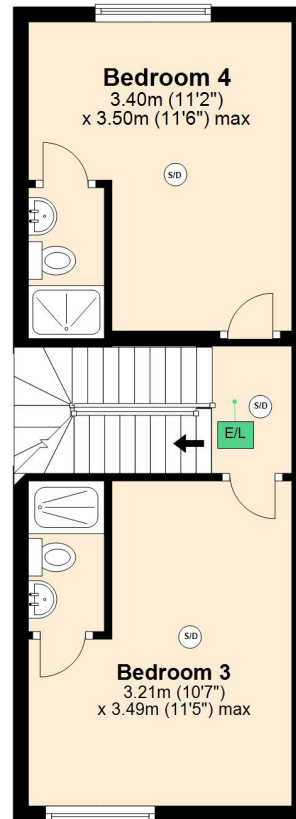

Ground Floor

Approx. 52.0 sq. metres (560.2 sq. feet)

House Hunt Selly Oak LTD

First Floor

Approx. 31.3 sq. metres (336.5 sq. feet)

Second Floor

Approx. 27.6 sq. metres (297.6 sq. feet)

Total area: approx. 111.0 sq. metres (1194.3 sq. feet)