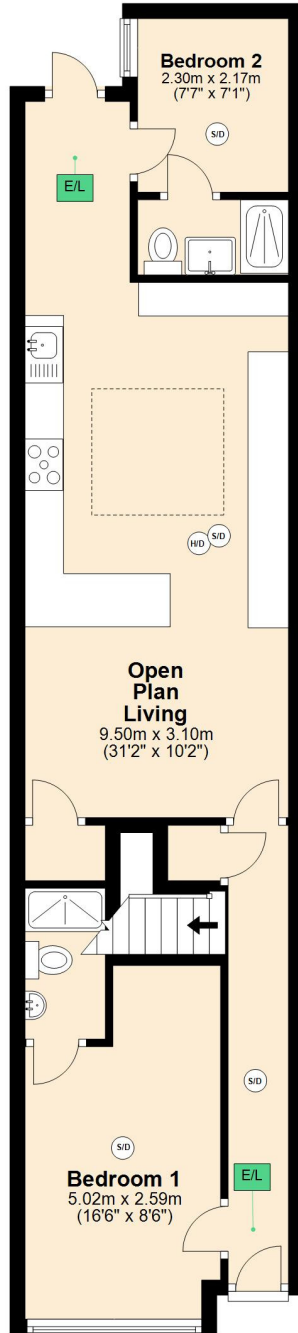

Ground Floor

Approx. 52.0 sq. metres (560.2 sq. feet)

House Hunt Selly Oak LTD

First Floor

Approx. 31.3 sq. metres (336.5 sq. feet)

Second Floor

Approx. 27.6 sq. metres (297.6 sq. feet)

Total area: approx. 111.0 sq. metres (1194.3 sq. feet)

5 Totnes Grove, Selly Oak