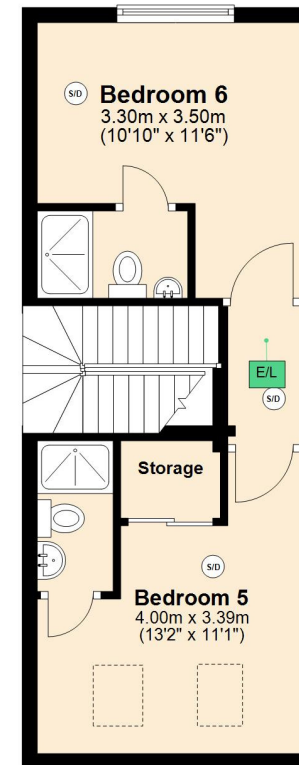

Ground Floor

Approx. 52.0 sq. metres (560.2 sq. feet)

House Hunt Selly Oak LTD

First Floor

Approx. 31.3 sq. metres (336.5 sq. feet)

Second Floor

Approx. 27.6 sq. metres (297.6 sq. feet)

Total area: approx. 111.0 sq. metres (1194.3 sq. feet)