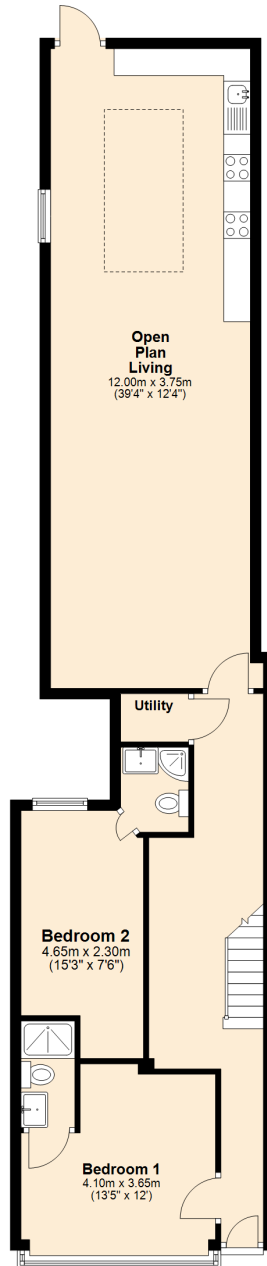

Ground Floor

Approx. 88.4 sq. metres (951.2 sq. feet)

First Floor

Approx. 53.0 sq. metres (570.7 sq. feet)

Second Floor

Approx. 51.3 sq. metres (552.4 sq. feet)

Total area: approx. 192.7 sq. metres (2074.2 sq. feet)

Ground Floor

Approx. 88.4 sq. metres (951.2 sq. feet)

First Floor

Approx. 53.0 sq. metres (570.7 sq. feet)

Second Floor

Approx. 51.3 sq. metres (552.4 sq. feet)

Total area: approx. 192.7 sq. metres (2074.2 sq. feet)
62 Harrow Road