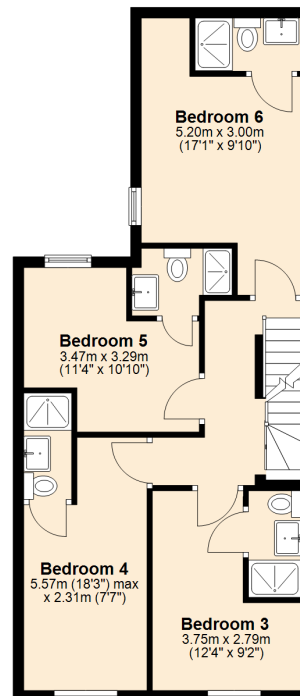

Ground Floor

Approx. 88.4 sq. metres (951.2 sq. feet)

First Floor

Approx. 53.0 sq. metres (570.7 sq. feet)

Second Floor

Approx. 51.3 sq. metres (552.4 sq. feet)

Total area: approx. 192.7 sq. metres (2074.2 sq. feet)

Ground Floor

Approx. 88.4 sq. metres (951.2 sq. feet)

First Floor

Approx. 53.0 sq. metres (570.7 sq. feet)

Second Floor

Approx. 51.3 sq. metres (552.4 sq. feet)

Total area: approx. 192.7 sq. metres (2074.2 sq. feet)
62 Harrow Road