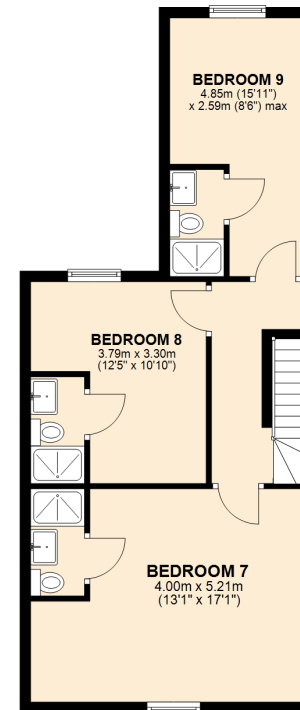

Ground Floor

Approx. 88.4 sq. metres (951.2 sq. feet)

First Floor

Approx. 53.0 sq. metres (570.7 sq. feet)

Second Floor

Approx. 51.3 sq. metres (552.4 sq. feet)

Total area: approx. 192.7 sq. metres (2074.2 sq. feet)

Ground Floor

Approx. 88.4 sq. metres (951.2 sq. feet)

First Floor

Approx. 53.0 sq. metres (570.7 sq. feet)

Second Floor

Approx. 51.3 sq. metres (552.4 sq. feet)

Total area: approx. 192.7 sq. metres (2074.2 sq. feet)
62 Harrow Road