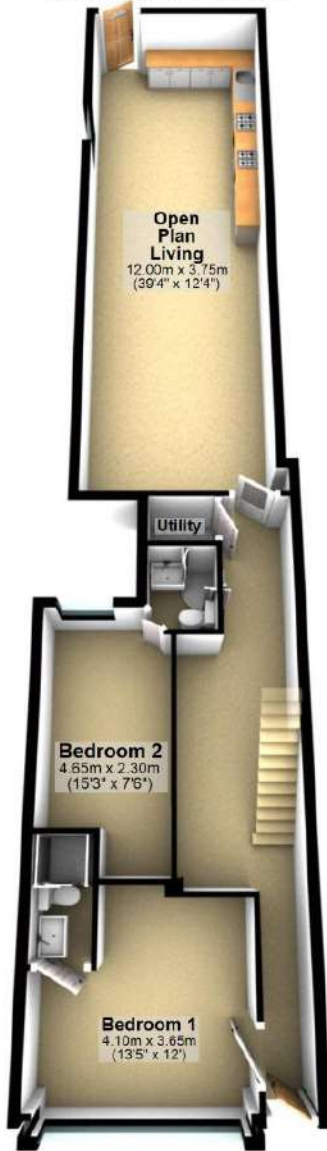

Ground Floor

Approx. 88.4 sq. metres (951.2 sq. feet)

First Floor

Approx. 53.0 sq. metres (570.7 sq. feet)

Second Floor

Approx. 51.3 sq. metres (552.4 sq. feet)

Total area: approx. 192.7 sq. metres (2074.2 sq. feet)

Ground Floor

Approx. 88.4 sq. metres (951.2 sq. feet)

First Floor

Approx. 53.0 sq. metres (570.7 sq. feet)

Second Floor

Approx. 51.3 sq. metres (552.4 sq. feet)

Total area: approx. 192.7 sq. metres (2074.2 sq. feet)
62 Harrow Road