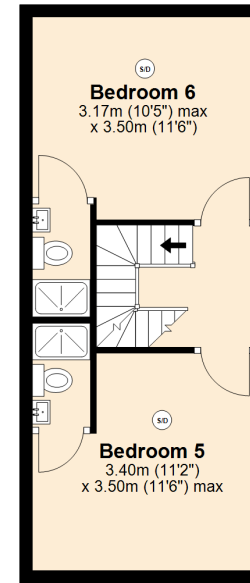

### Second Floor

Approx. 30.5 sq. metres (328.5 sq. feet)

Total area: approx. 112.6 sq. metres (1211.8 sq. feet)

### Ground Floor

Approx. 51.5 sq. metres (554.6 sq. feet)

### First Floor

Approx. 30.5 sq. metres (328.8 sq. feet)

### Second Floor

Approx. 30.5 sq. metres (328.5 sq. feet)

Total area: approx. 112.6 sq. metres (1211.8 sq. feet)

**64 Exeter Road**