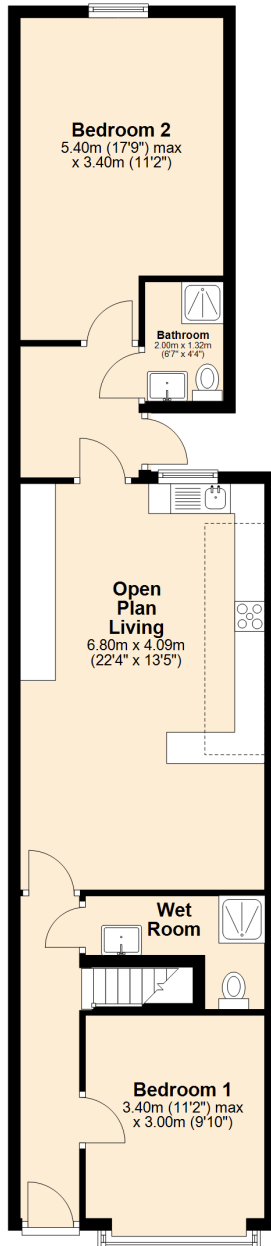

Total area: approx. 145.3 sq. metres (1563.7 sq. feet)

### Ground Floor

Approx. 73.1 sq. metres (787.1 sq. feet)

### First Floor

Approx. 35.7 sq. metres (384.7 sq. feet)

### Second Floor

Approx. 36.4 sq. metres (391.9 sq. feet)

Total area: approx. 145.3 sq. metres (1563.7 sq. feet)

**72 Teignmouth Road**