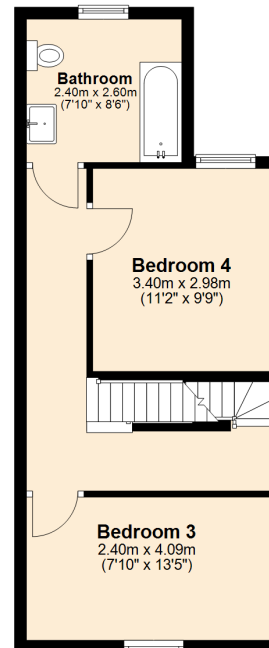

Total area: approx. 145.3 sq. metres (1563.7 sq. feet)

### Ground Floor

Approx. 73.1 sq. metres (787.1 sq. feet)

### First Floor

Approx. 35.7 sq. metres (384.7 sq. feet)

### Second Floor

Approx. 36.4 sq. metres (391.9 sq. feet)

Total area: approx. 145.3 sq. metres (1563.7 sq. feet)

**72 Teignmouth Road**