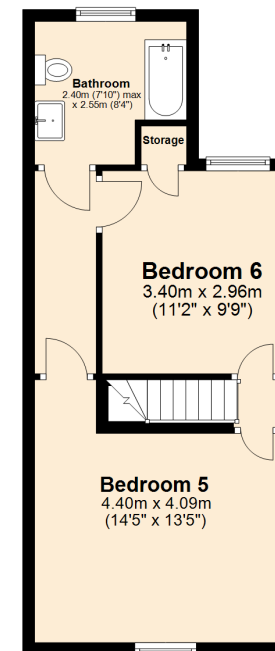

Total area: approx. 145.3 sq. metres (1563.7 sq. feet)

### Ground Floor

Approx. 73.1 sq. metres (787.1 sq. feet)

### First Floor

Approx. 35.7 sq. metres (384.7 sq. feet)

### Second Floor

Approx. 36.4 sq. metres (391.9 sq. feet)

Total area: approx. 145.3 sq. metres (1563.7 sq. feet)

**72 Teignmouth Road**