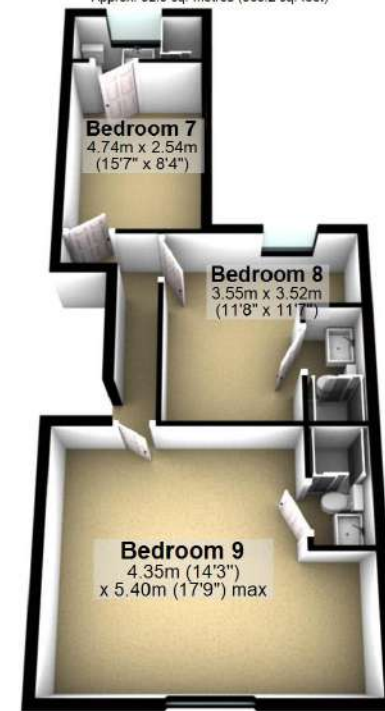

### Ground Floor

Approx. 93.4 sq. metres (1005.0 sq. feet)

### First Floor

Approx. 50.3 sq. metres (541.6 sq. feet)

### Second Floor

Approx. 52.3 sq. metres (563.2 sq. feet)

Total area: approx. 196.0 sq. metres (2109.8 sq. feet)

**Ground Floor**  
Approx. 93.4 sq. metres (1005.0 sq. feet)

**First Floor**  
Approx. 50.3 sq. metres (541.6 sq. feet)

**Second Floor**  
Approx. 52.3 sq. metres (563.2 sq. feet)

Total area: approx. 196.0 sq. metres (2109.8 sq. feet)  
**80 Harrow Road**