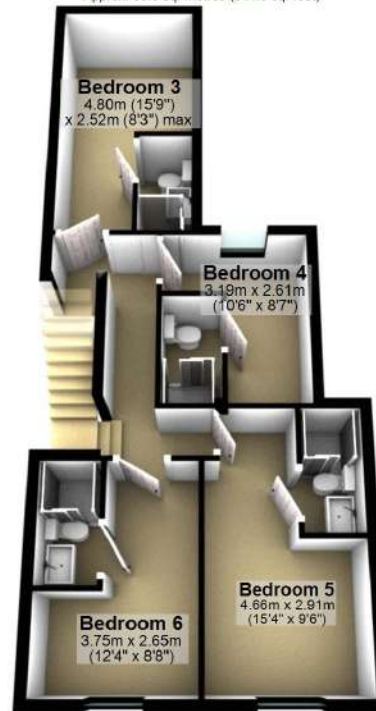

### Ground Floor

Approx. 93.4 sq. metres (1005.0 sq. feet)

### First Floor

Approx. 50.3 sq. metres (541.6 sq. feet)

### Second Floor

Approx. 52.3 sq. metres (563.2 sq. feet)

Total area: approx. 196.0 sq. metres (2109.8 sq. feet)

**Ground Floor**  
Approx. 93.4 sq. metres (1005.0 sq. feet)

**First Floor**  
Approx. 50.3 sq. metres (541.6 sq. feet)

**Second Floor**  
Approx. 52.3 sq. metres (563.2 sq. feet)

Total area: approx. 196.0 sq. metres (2109.8 sq. feet)  
**80 Harrow Road**