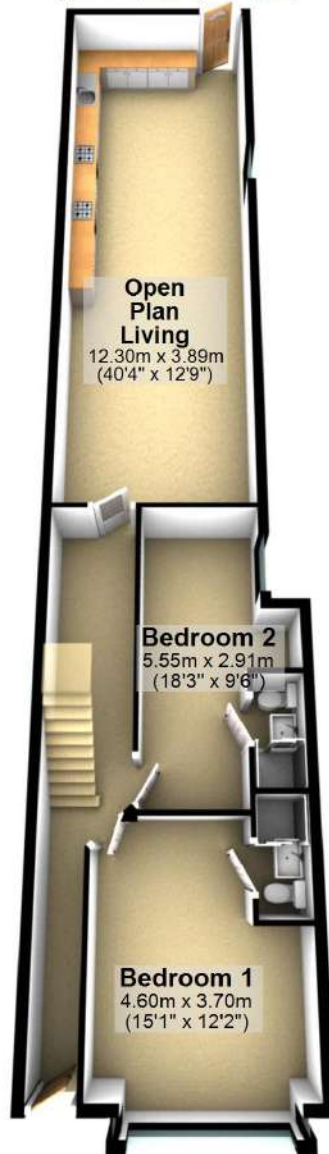

### Ground Floor

Approx. 93.4 sq. metres (1005.0 sq. feet)

### First Floor

Approx. 50.3 sq. metres (541.6 sq. feet)

### Second Floor

Approx. 52.3 sq. metres (563.2 sq. feet)

Total area: approx. 196.0 sq. metres (2109.8 sq. feet)

**Ground Floor**  
Approx. 93.4 sq. metres (1005.0 sq. feet)

**First Floor**  
Approx. 50.3 sq. metres (541.6 sq. feet)

**Second Floor**  
Approx. 52.3 sq. metres (563.2 sq. feet)

Total area: approx. 196.0 sq. metres (2109.8 sq. feet)  
**80 Harrow Road**