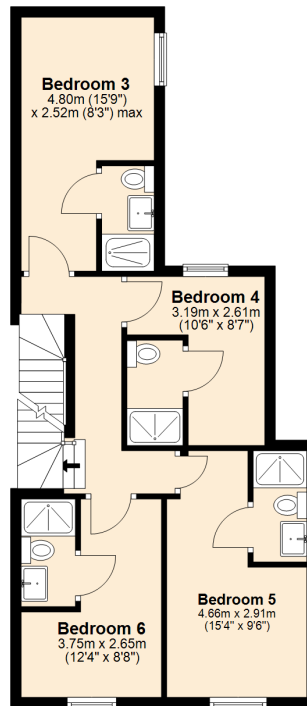

### Ground Floor

Approx. 93.4 sq. metres (1005.0 sq. feet)

### First Floor

Approx. 50.3 sq. metres (541.6 sq. feet)

### Second Floor

Approx. 52.3 sq. metres (563.2 sq. feet)

Total area: approx. 196.0 sq. metres (2109.8 sq. feet)

**Ground Floor**  
Approx. 93.4 sq. metres (1005.0 sq. feet)

**First Floor**  
Approx. 50.3 sq. metres (541.6 sq. feet)

**Second Floor**  
Approx. 52.3 sq. metres (563.2 sq. feet)

Total area: approx. 196.0 sq. metres (2109.8 sq. feet)  
**80 Harrow Road**