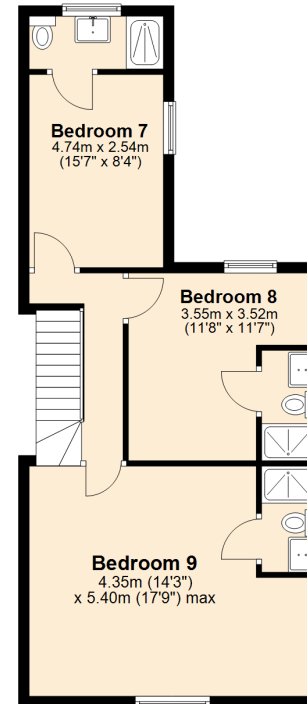

### Ground Floor

Approx. 93.4 sq. metres (1005.0 sq. feet)

### First Floor

Approx. 50.3 sq. metres (541.6 sq. feet)

### Second Floor

Approx. 52.3 sq. metres (563.2 sq. feet)

Total area: approx. 196.0 sq. metres (2109.8 sq. feet)

**Ground Floor**  
Approx. 93.4 sq. metres (1005.0 sq. feet)

**First Floor**  
Approx. 50.3 sq. metres (541.6 sq. feet)

**Second Floor**  
Approx. 52.3 sq. metres (563.2 sq. feet)

Total area: approx. 196.0 sq. metres (2109.8 sq. feet)  
**80 Harrow Road**