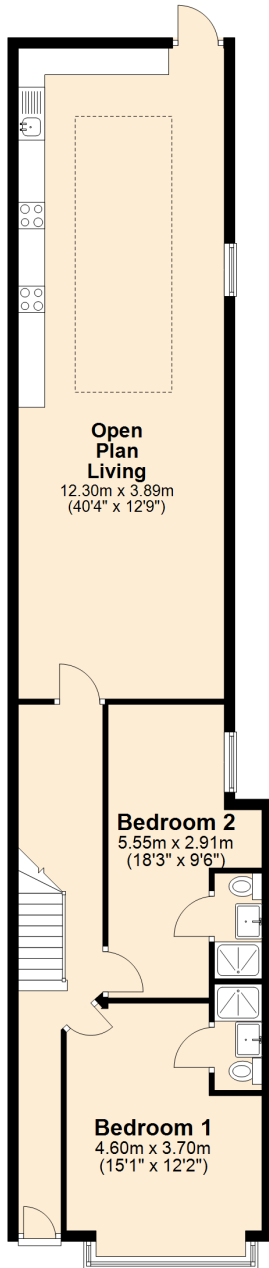

### Ground Floor

Approx. 93.4 sq. metres (1005.0 sq. feet)

### First Floor

Approx. 50.3 sq. metres (541.6 sq. feet)

### Second Floor

Approx. 52.3 sq. metres (563.2 sq. feet)

Total area: approx. 196.0 sq. metres (2109.8 sq. feet)

**Ground Floor**  
Approx. 93.4 sq. metres (1005.0 sq. feet)

**First Floor**  
Approx. 50.3 sq. metres (541.6 sq. feet)

**Second Floor**  
Approx. 52.3 sq. metres (563.2 sq. feet)

Total area: approx. 196.0 sq. metres (2109.8 sq. feet)  
**80 Harrow Road**