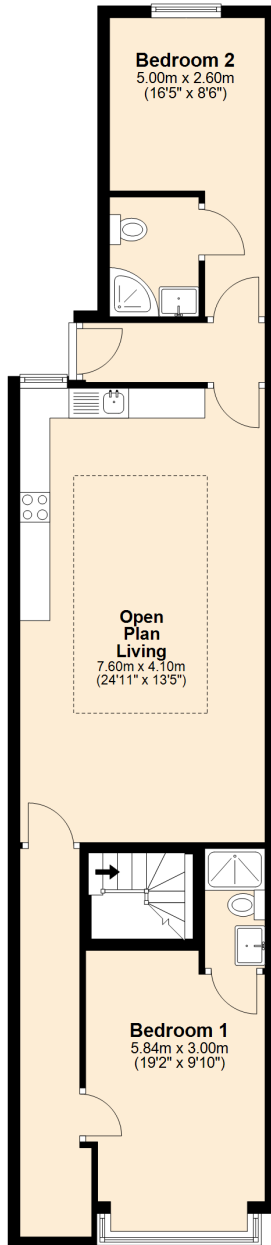

Ground Floor
Approx. 70.4 sq. metres (757.7 sq. feet)

First Floor
Approx. 36.1 sq. metres (388.9 sq. feet)

Second Floor
Approx. 36.1 sq. metres (388.9 sq. feet)

Total area: approx. 142.7 sq. metres (1535.5 sq. feet)

Ground Floor

Approx. 70.4 sq. metres (757.7 sq. feet)

First Floor

Approx. 36.1 sq. metres (388.9 sq. feet)

Second Floor

Approx. 36.1 sq. metres (388.9 sq. feet)

Total area: approx. 142.7 sq. metres (1535.5 sq. feet)
85 Dawlish Road