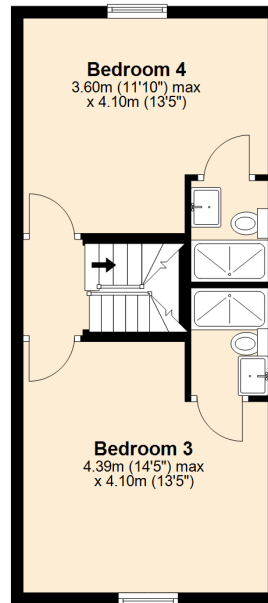

Ground Floor
Approx. 70.4 sq. metres (757.7 sq. feet)

First Floor
Approx. 36.1 sq. metres (388.9 sq. feet)

Second Floor
Approx. 36.1 sq. metres (388.9 sq. feet)

Total area: approx. 142.7 sq. metres (1535.5 sq. feet)

Ground Floor

Approx. 70.4 sq. metres (757.7 sq. feet)

First Floor

Approx. 36.1 sq. metres (388.9 sq. feet)

Second Floor

Approx. 36.1 sq. metres (388.9 sq. feet)

Total area: approx. 142.7 sq. metres (1535.5 sq. feet)
85 Dawlish Road