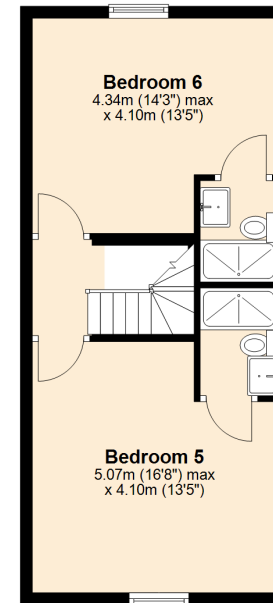

Ground Floor
Approx. 70.4 sq. metres (757.7 sq. feet)

First Floor
Approx. 36.1 sq. metres (388.9 sq. feet)

Second Floor
Approx. 36.1 sq. metres (388.9 sq. feet)

Total area: approx. 142.7 sq. metres (1535.5 sq. feet)

Ground Floor

Approx. 70.4 sq. metres (757.7 sq. feet)

First Floor

Approx. 36.1 sq. metres (388.9 sq. feet)

Second Floor

Approx. 36.1 sq. metres (388.9 sq. feet)

Total area: approx. 142.7 sq. metres (1535.5 sq. feet)
85 Dawlish Road