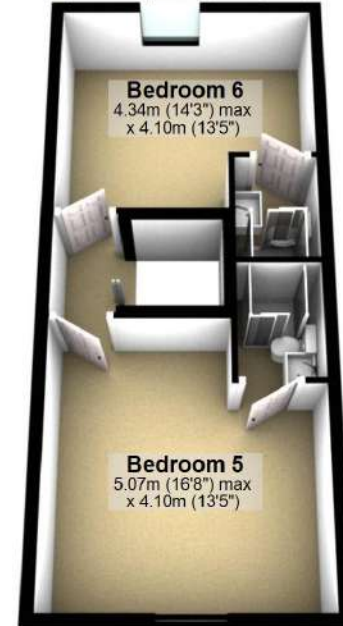

Ground Floor
Approx. 70.4 sq. metres (757.7 sq. feet)

First Floor
Approx. 36.1 sq. metres (388.9 sq. feet)

Second Floor
Approx. 36.1 sq. metres (388.9 sq. feet)

Total area: approx. 142.7 sq. metres (1535.5 sq. feet)

Ground Floor

Approx. 70.4 sq. metres (757.7 sq. feet)

First Floor

Approx. 36.1 sq. metres (388.9 sq. feet)

Second Floor

Approx. 36.1 sq. metres (388.9 sq. feet)

Total area: approx. 142.7 sq. metres (1535.5 sq. feet)
85 Dawlish Road