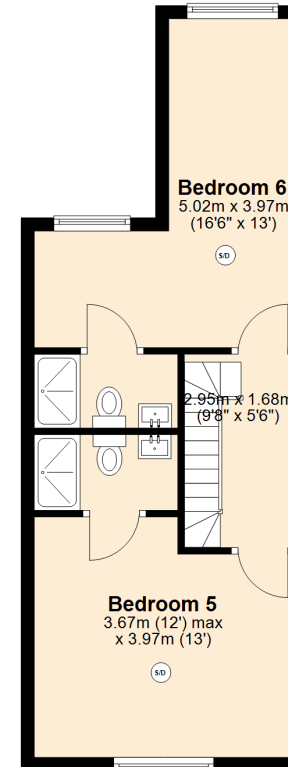

### Second Floor

Approx. 38.1 sq. metres (410.0 sq. feet)

Total area: approx. 135.1 sq. metres (1454.0 sq. feet)

### Ground Floor

Approx. 58.9 sq. metres (634.0 sq. feet)

### First Floor

Approx. 38.1 sq. metres (410.0 sq. feet)

### Second Floor

Approx. 38.1 sq. metres (410.0 sq. feet)

Total area: approx. 135.1 sq. metres (1454.0 sq. feet)

**86 Dawlish Road**