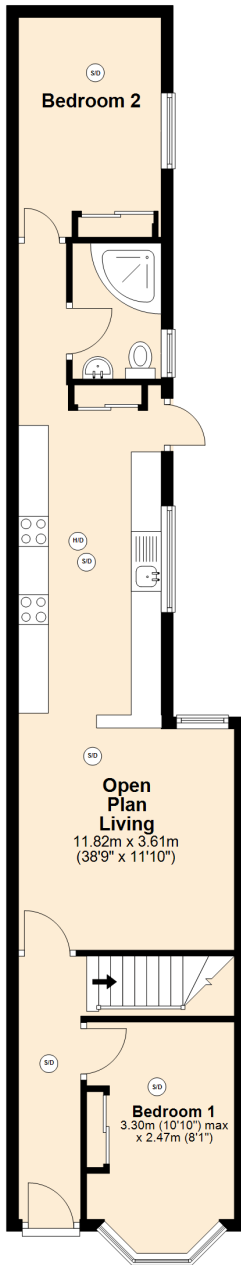

**Ground Floor**  
Approx. 58.4 sq. metres (628.5 sq. feet)

**First Floor**  
Approx. 32.2 sq. metres (346.2 sq. feet)

**Second Floor**  
Approx. 28.7 sq. metres (309.4 sq. feet)

Total area: approx. 119.3 sq. metres (1284.1 sq. feet)

**Ground Floor**  
Approx. 58.4 sq. metres (628.5 sq. feet)

**First Floor**  
Approx. 32.2 sq. metres (346.2 sq. feet)

**Second Floor**  
Approx. 28.7 sq. metres (309.4 sq. feet)

Total area: approx. 119.3 sq. metres (1284.1 sq. feet)  
**92 Tiverton Road**