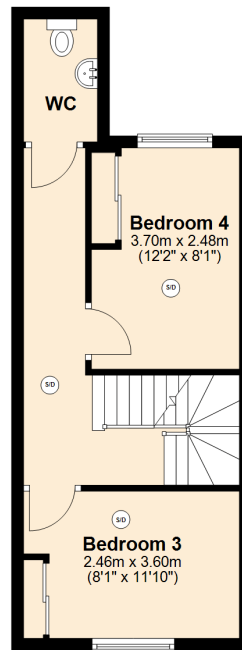

**Ground Floor**  
Approx. 58.4 sq. metres (628.5 sq. feet)

**First Floor**  
Approx. 32.2 sq. metres (346.2 sq. feet)

**Second Floor**  
Approx. 28.7 sq. metres (309.4 sq. feet)

Total area: approx. 119.3 sq. metres (1284.1 sq. feet)

**Ground Floor**  
Approx. 58.4 sq. metres (628.5 sq. feet)

**First Floor**  
Approx. 32.2 sq. metres (346.2 sq. feet)

**Second Floor**  
Approx. 28.7 sq. metres (309.4 sq. feet)

Total area: approx. 119.3 sq. metres (1284.1 sq. feet)  
**92 Tiverton Road**