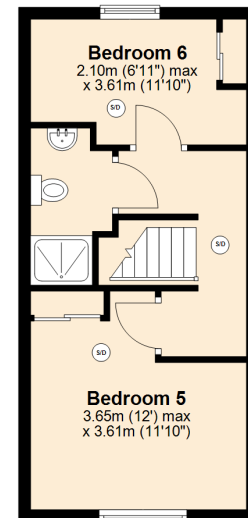

**Ground Floor**  
Approx. 58.4 sq. metres (628.5 sq. feet)

**First Floor**  
Approx. 32.2 sq. metres (346.2 sq. feet)

**Second Floor**  
Approx. 28.7 sq. metres (309.4 sq. feet)

Total area: approx. 119.3 sq. metres (1284.1 sq. feet)

**Ground Floor**  
Approx. 58.4 sq. metres (628.5 sq. feet)

**First Floor**  
Approx. 32.2 sq. metres (346.2 sq. feet)

**Second Floor**  
Approx. 28.7 sq. metres (309.4 sq. feet)

Total area: approx. 119.3 sq. metres (1284.1 sq. feet)  
**92 Tiverton Road**